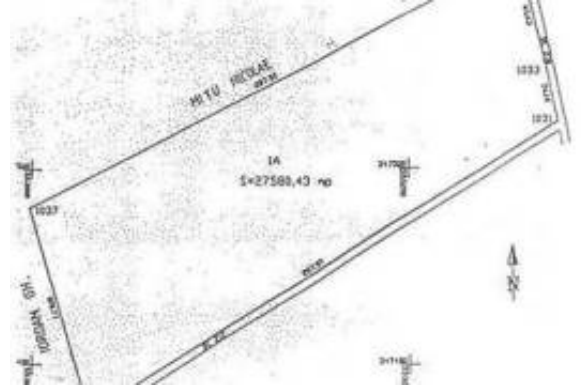

IMLIX

سوق العقارات IMLIX
https://www.imlix.com/ar/

Land for sale 27000.0 sqm in Bucuresti, Baneasa area

معلومات الوكيل

ArKadia : اسم:
اسم الشركة:
United Kingdom : بلد:
هاتف:
Languages:
Dutch, English, French,
German, Italian, Polish,
Portuguese, Romanian,
Russian, Spanish,
Swedish

تفاصيل الاعلان

عقار لل: :
السعر: :
تخفيض السعر
EUR 6,750,953

موقع :
بلد: :
نشر: :
وصف: :
Romania
15/10/2024
Located in Bucuresti.

****Land with an Interesting Location | Area: 27,500 sqm****

This property is perfect for residential, mixed-use, or commercial-office investments.

Situated between the beltway and Baneasa Forest, the generous size of the land allows for the design of a multifunctional complex, regulated by the upcoming approval of a separate zoning plan (PUZ) or in accordance with the provisions of the "Northern Area PUZ," which is currently under approval.