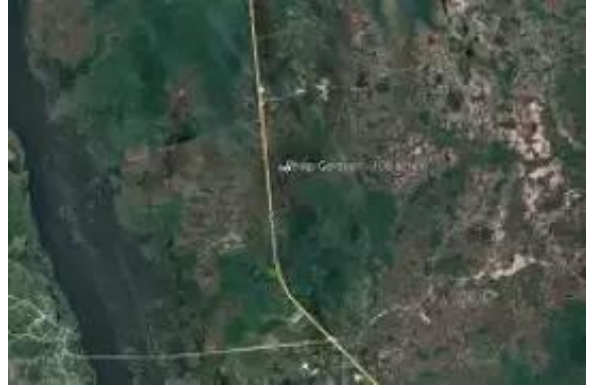

تفاصيل الاعلان

عقار لل: تخفيض السعر
السعر: USD 400,000

موقع

بلد: Belize
الدولة / المنطقة / المحافظة: Belize District
عنوان: Philip Goldson Highway
نشر: 05/02/2025
وصف:

Located just north of the Crooked Tree Junction with the Philip Goldson Highway, formerly know as the Northern Highway, this 100 acres of flat Belize farm land is suitable for cattle but can be used for many other agriculture venture including sugar cane as it is not far from the sugar mill.