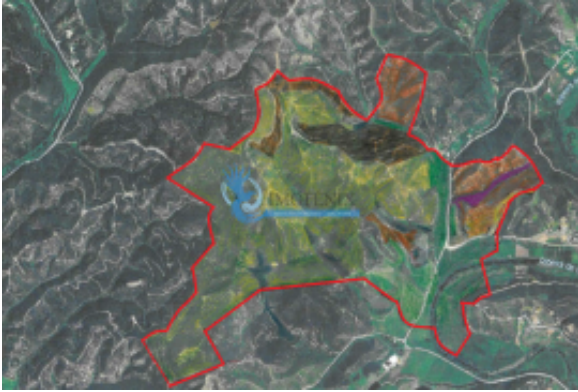

Estate with 218ha next to Ribeira de Odelouca for Sale - Silves

Στοιχεία μεσίτη

Όνομα:	Imofenix
Όνομα εταιρείας:	
Χώρα:	Portugal
Experience since:	
Τύπος υπηρεσίας:	Selling a Property
Specialties:	
Property Type:	Apartments
Τηλέφωνο:	
Languages:	Portuguese
Site:	

Στοιχεία καταχώρησης

Ακίνητο για:	Πώληση
Τιμή:	USD 10,826,629.84

Τοποθεσία

Χώρα:	Portugal
Νομός/Περιοχή/Επαρχία:	Faro
Πόλη:	Silves
Δημοσιεύθηκε:	15/07/2024
Περιγραφή:	

Estate in the municipality of Silves with 218.1ha, next to Ribeira de Odelouca, with agroforestry use and tourist vocation, located 20km (20min) from Portimão and Alvor and 16km from Silves.

The agroforestry operation consists of a citrus area with an extension of 25ha in full production and a forest exploitation with 158ha, of which 120.47ha are stone pines, 22.12ha of strawberry trees and 15.39ha of cork oaks. and 1ha of Eucalyptus.

There are five buildings for housing and 4 warehouses on the property, which total a gross built area of more than 1,000m².

The property is infrastructured with 7 small dams, a pumping and drip irrigation system and a water distribution and supply system.

The property is part of a Tourist Hunting Area.

It is therefore a property with great potential for agricultural development (great winemaking potential in addition to citriculture), forestry and hunting.