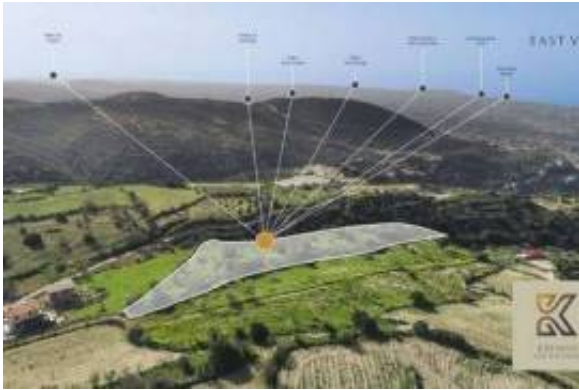

listing

Agent Info

Name: ArKadia
Company Name:
Country: United Kingdom
Phone:
Languages: Dutch, English, French, German, Italian, Polish, Portuguese, Romanian, Russian, Spanish, Swedish

Listing details

Property for: Sale

Location

Country: Cyprus
State/Region/Province: Pafos
Posted: Jun 23, 2023

Description:

Kremos tou Solomou Land Parcel
This land for sale in Kili, Paphos presents an excellent investment opportunity for the development of various types of residential properties. With a property size of 7,358 m² and a generous building coefficient of 40%, this land offers the potential for creating a range of 2, 3, 4, and 5 bedroom villas and bungalows. Situated above the humidity level, the location benefits from cool and refreshing summers, while offering stunning sea and mountain views.

Lease terms

Date Available:

Additional information

Website URL: <http://www.arkadia.com/YFFZ-T440/?utm_campaign=multicast&utm_medium=web&utm_source=IMLIX.COM>

Contact information

IMLIX ID: p-kremossolomou