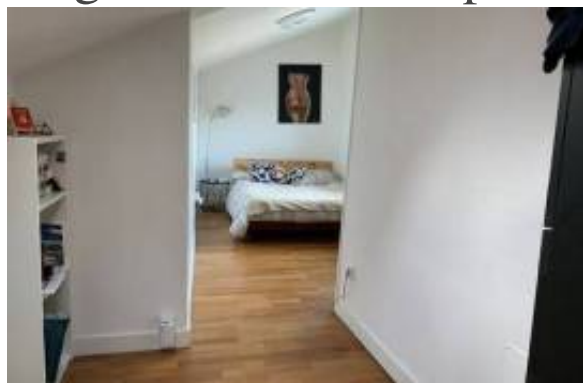

Charming house with a beautiful garden, in a quiet neighbourhood near public transportation

Информация об агенте

Название:	ArKadia
Название компании:	
Страна:	Великобритания
Телефон:	
Languages:	Dutch, English, French, German, Italian, Polish, Portuguese, Romanian, Russian, Spanish, Swedish

Детали объявления

Недвижимость:	В аренду
Цена:	EUR 2,600

Местоположение

Страна:	Франция
Область:	Île-de-France
Город:	Оне-су-Буа
Почтовый индекс:	93600
Добавлено:	18.11.2024

Описание:

This family home is located in a quiet neighborhood, ideally situated near Roissy CDG Airport, Parc Astérix, and the Villepinte Exhibition Center. It provides easy access to Paris via the RER B train, just 20 minutes on foot, or by car via the A3 highway. Recently renovated with taste, it offers a modern and cozy setting. The kitchen is fully equipped, and the house is within immediate proximity of all shops. You can park your car in the private driveway, and the terrace, with its garden furniture, is ready to welcome you for enjoyable moments with colleagues or family.

Общие

Готовые кв.м.:	100 кв м

Room details

Total rooms:	5

Building details

Parking:	да

Lease terms

Date Available: